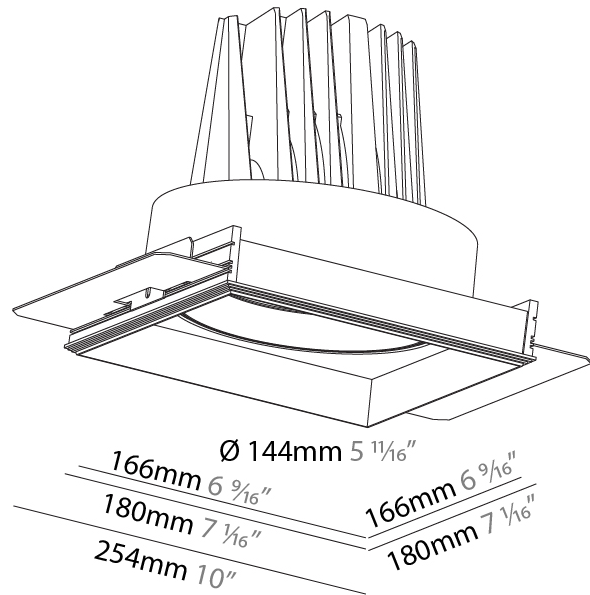

ELECTRICAL

Lamp Type: LED (Zhaga Standard)
Input Wattage (W): 23.1
Total Output Wattage (W): 21.2
Dimming: Tri-Mode (Non-Dimming and Phase Dimming (120Vac only) and 0-10V Dimming)
Driver Included: No
Driver Location: Recessed Housing
Driver Type: Constant Current - Universal
Driver Class: Class 2
Housing: See components
Input Voltage (V): 120 - 277
Constant Current (MA): 700

LED

Number of LEDs: 1
Color Temperature (°K): 2700 / 3000 / 3500 / 4000
Max. Delivered Lumen (lm): 1440 / 1490 / 1568 / 1600
CRI: >90 CRI
Lamp Life (hrs): 50000
Upon Request: Special Color Temperature RGB-W Tunable White Special LED

OPTICAL

Reflector: 8
Adjustability: Rotational 355°; Tilt 30°
Upon Request: Special Beam Angles

RATINGS AND CERTIFICATIONS

Zaneen Group Inc. © 2024, T 1800-388-3382, F 416-247-9319, www.zaneen.com
Certified By: Certified for North American Standards
Part of the existing Model #. For assistance on 'custom' specifications, contact zteam@zaneen.com.
In order to supply the best product, we reserve the right to change specifications or materials without notice. The most recent specification sheets are found at zaneen.com