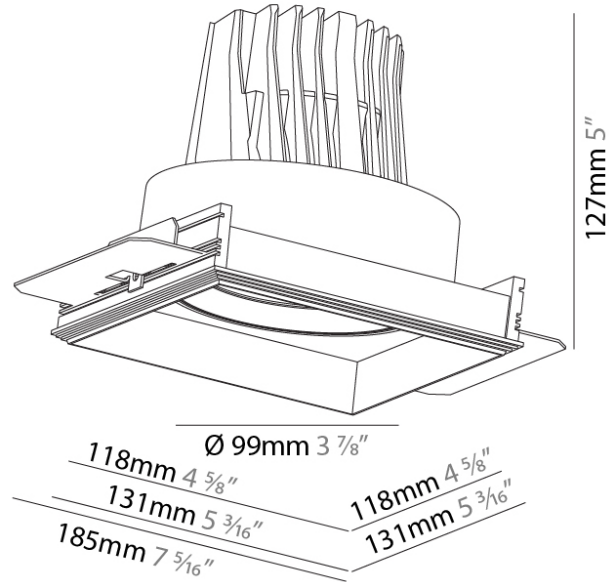

ELECTRICAL

Lamp Type: LED (Zhaga Standard)
Input Wattage (W): 13.2 (2700K) / 16.5
Total Output Wattage (W): 12.1 (2700K) / 14.7
Dimming: Tri-Mode (Non-Dimming and Phase Dimming (120Vac only) and 0-10V Dimming)
Driver Included: No
Driver Location: Recessed Housing
Driver Type: Constant Current - Universal
Driver Class: Class 2
Housing: See components
Input Voltage (V): 120 - 277
Constant Current (MA): 350

LED

Number of LEDs: 1
Color Temperature (°K): 2700 / 3000 / 3500 / 4000
Max. Delivered Lumen (lm): 830 / 930 / 1009 / 1030
CRI: >90 CRI
Lamp Life (hrs): 50000
Upon Request: Special Color Temperature RGB-W Tunable White Special LED

OPTICAL

Reflector: 8
Adjustability: Rotational 355°, Tilt 30°
Upon Request: Special Beam Angles

RATINGS AND CERTIFICATIONS

Available for international specifications by adding 'INT' at the end of the existing Model #. For assistance on 'custom' specifications, contact zteam@zaneen.com. In a constant effort to supply the best product, we reserve the right to change specifications or materials without notice. The most recent specification sheets are found at zaneen.com
IP rating: IP44