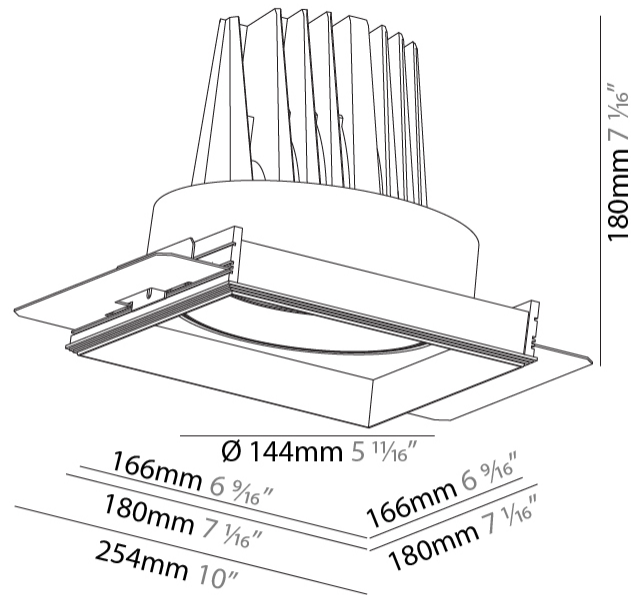

ELECTRICAL

Lamp Type: LED (Zhaga Standard)
Input Wattage (W): 46.2
Total Output Wattage (W): 41.9
Dimming: Tri-Mode (Non-Dimming and Phase Dimming (120Vac only) and 0-10V Dimming)
Driver Included: No
Driver Location: Recessed Housing
Driver Type: Constant Current - Universal
Driver Class: Class 2
Housing: See components
Input Voltage (V): 120 - 277
Constant Current (MA): 1050

LED

Number of LEDs: 1
Color Temperature (°K): 2700 / 3000 / 3500 / 4000
Max. Delivered Lumen (lm): 4030 / 4130 / 4332 / 4420
CRI: >90 CRI
Lamp Life (hrs): 50000
Upon Request: Special Color Temperature RGB-W Tunable White Special LED

OPTICAL

Reflector: 12 / 24 / 40
Adjustability: Rotational 355°; Tilt 30°
Upon Request: Special Beam Angles

RATINGS AND CERTIFICATIONS

Zaneen Group Inc. © 2024, T 1800-388-3382, F 416-247-9319, www.zaneen.com
Certified By: Certified for North American Standards
Available for International specifications by adding "INT" at the end of the existing Model #. For assistance on 'custom' specifications, contact zteam@zaneen.com.
IP Rating: IP44
If a conflict occurs to supply the best product, we reserve the right to change specifications or materials without notice. The most recent specification sheets are found at zaneen.com